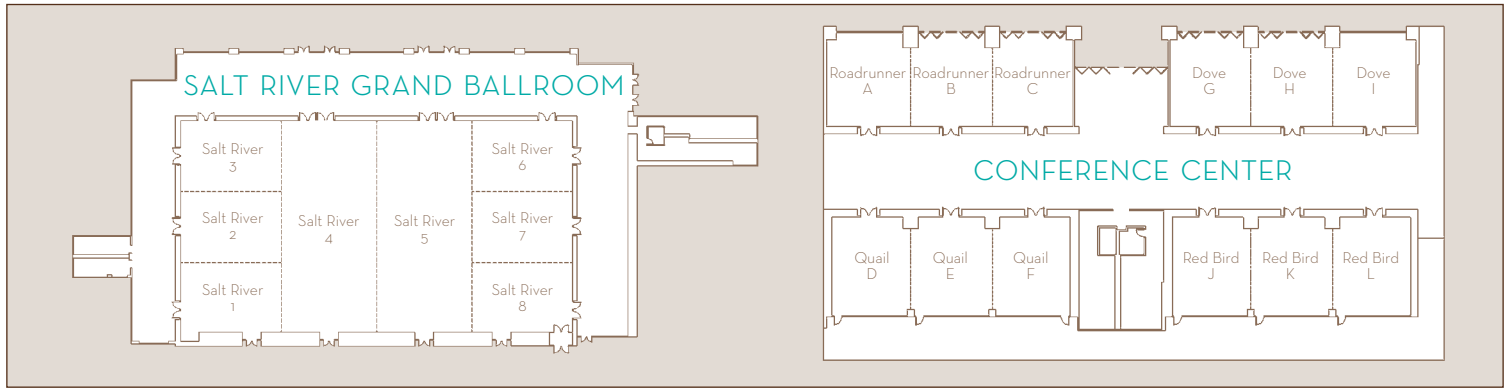

**TALKING STICK
RESORT**

MEETING ROOM NAMES	DIMENSIONS	SQ. FT.	THEATRE	SR 18"/30"	CONFERENCE	HS/US	RECEPTION	BANQUET
SALT RIVER GRAND BALLROOM	212 L x 115 W x 24 H	24,556	2,666	1653/1371	n/a	n/a	2,526	2,000
Salt River 1	54 L x 36 W x 24 H	1,985	216	132/111	n/a	50/37	205	160
Salt River 2	54 L x 41 W x 24 H	2,199	244	150/126	n/a	56/42	232	176
Salt River 3	54 L x 38 W x 24 H	2,054	222	118/114	n/a	52/39	211	160
Salt River 1+2+3	54 L x 115 W x 24 H	6,238	677	420/348	n/a	n/a	642	504
Salt River 4	51 L x 115 W x 24 H	5,910	644	399/330	n/a	n/a	611	480
Salt River 5	51 L x 115 W x 24 H	5,910	644	399/330	n/a	n/a	611	480
Salt River 4, 5	103 L x 115 W x 24 H	11,820	1,277	792/657	n/a	n/a	1,211	952
Salt River 6	54 L x 38 W x 24 H	2,055	222	118/114	n/a	52/39	211	160
Salt River 7	54 L x 41 W x 24 H	2,199	244	150/126	n/a	56/42	232	176
Salt River 8	54 L x 36 W x 24 H	1,953	216	132/111	n/a	50/37	205	160
Salt River 6+7+8	54 L x 115 W x 24 H	6,207	677	420/348	n/a	n/a	642	504
Salt River 1+2+3+4	106 L x 115 W x 24 H	12,148	1,333	828/684	n/a	n/a	1,263	1,000
Salt River 5+6+7+8	106 L x 115 W x 24 H	12,117	1,333	828/684	n/a	n/a	1,263	1,000
Salt River 1+2+3+4+5	154 L x 115 W x 24 H	18,058	2,000	1239/1029	n/a	n/a	1,895	1,496
Salt River 4+5+6+7+8	154 L x 115 W x 24 H	18,027	2,000	1239/1029	n/a	n/a	1,895	1,496
MEETING ROOM NAMES	DIMENSIONS	SQ. FT.	THEATRE	SR 18"/30"	CONFERENCE	HS/US	RECEPTION	BANQUET
CONFERENCE CENTER								
Roadrunner A	36 L x 31 W x 10 H	1,096	116	72/60	n/a	21	111	80
Roadrunner B	36 L x 30 W x 10 H	1,054	116	72/60	n/a	21	111	80
Roadrunner C	36 L x 30 W x 10 H	1,054	116	72/60	n/a	21	111	80
Roadrunner A+B+C	36 L x 91 W x 10 H	3,230	355	219/183	n/a	n/a	337	264
Quail D	36 L x 29 W x 10 H	1,001	111	69/67	n/a	18	105	80
Quail E	36 L x 30 W x 10 H	1,037	111	69/67	n/a	18	105	80
Quail F	36 L x 29 W x 10 H	1,025	111	69/67	n/a	18	105	80
Quail D+E+F	36 L x 88 W x 10 H	3,096	333	207/171	n/a	n/a	316	248
Dove G	36 L x 30 W x 10 H	1,048	116	72/60	n/a	21	111	80
Dove H	36 L x 30 W x 10 H	1,057	116	72/60	n/a	21	111	80
Dove I	36 L x 31 W x 10 H	1,077	116	72/60	n/a	21	111	80
Dove G+H+I	36 L x 91 W x 10 H	3,210	355	219/183	n/a	n/a	337	264
Red Bird J	36 L x 29 W x 10 H	1,009	111	69/67	n/a	18	105	80
Red Bird K	36 L x 30 W x 10 H	1,061	116	72/60	n/a	21	111	80
Red Bird L	36 L x 29 W x 10 H	1,009	111	69/67	n/a	18	105	80
Red Bird J+K+L	36 L x 88 W x 10 H	3,105	333	207/171	n/a	n/a	316	248